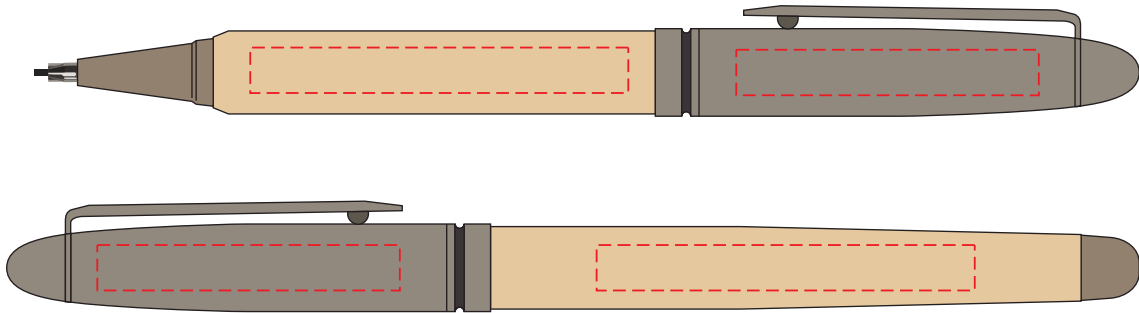

casing top	100x30	L, FC, S

Scale 1:1

item barrel up	40x6	T, L
item barrel down	50x6	T, L

Scale 1:1