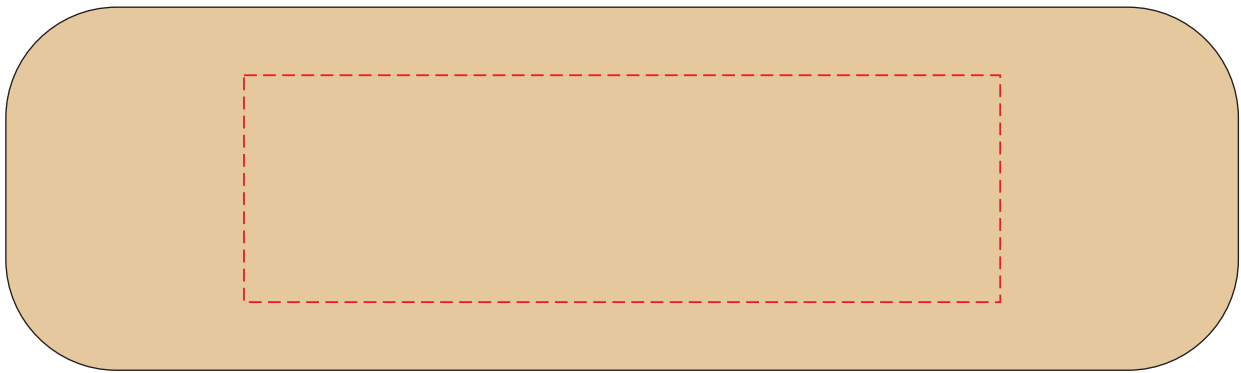

casing top	100x30	L, FC, S

Scale 1:1

item barrel up	40x6	T, L
item barrel down	50x6	T, L

Scale 1:1